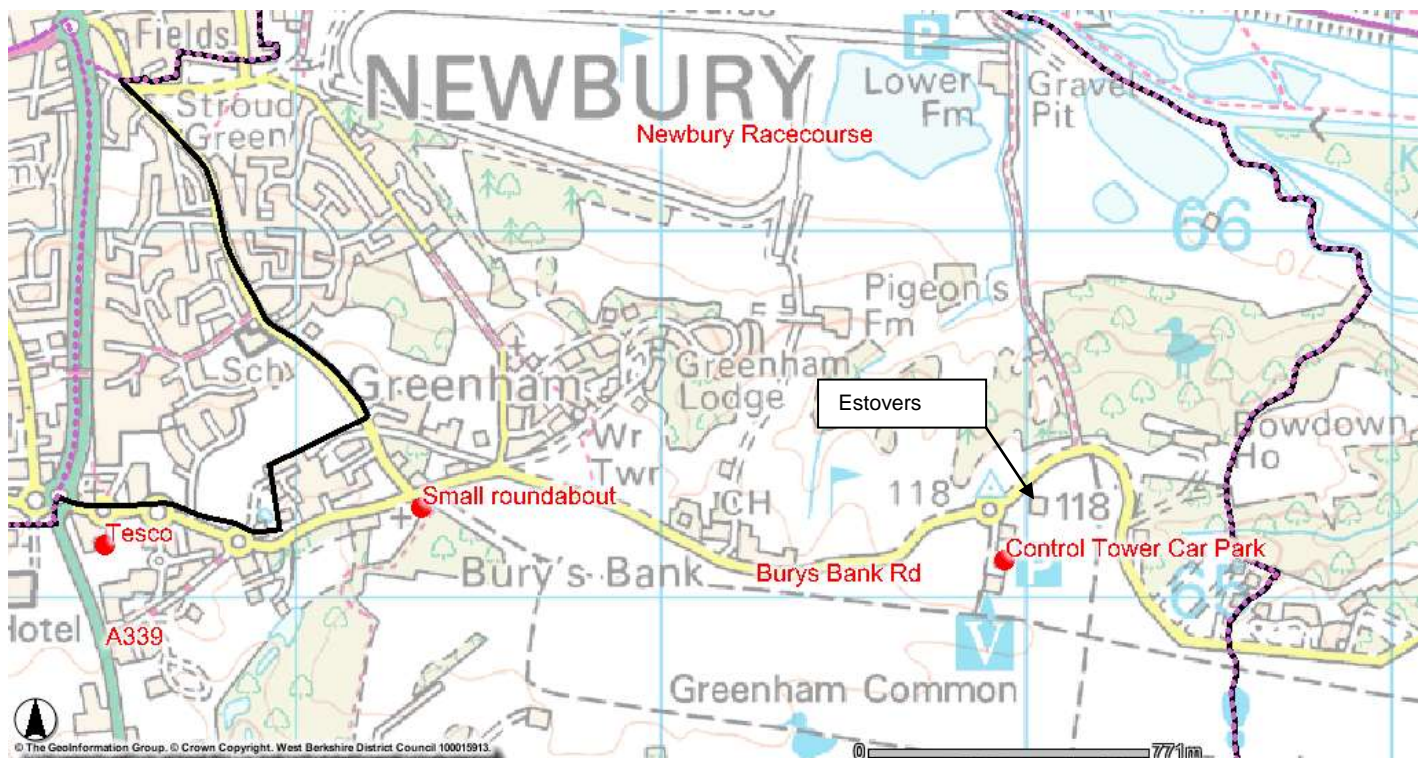

---

**Address:**

Greenham and Crookham Commons Rangers Office  
Estovers (formerly Building 616)  
Control Tower Car Park  
Off/ Burys Bank Road  
Greenham  
RG19 8BZ  
Grid Ref: SU 5001 6522

**By Car:** Approach along Burys Bank Road from either Newbury A339 or Thatcham station or Thornford Road. There is Greenham Common road signage from the A339. **By train:** Nearest Station is Newbury Station.

As you enter the car park, go under the height barrier and turn immediately left with new Estovers sign (ignore the no entry sign). Estovers is the brown and cream coloured warehouse off to the left, beyond the yellow warehouse.

Parking is available on the grass immediately outside the building and also just outside the gate.

---